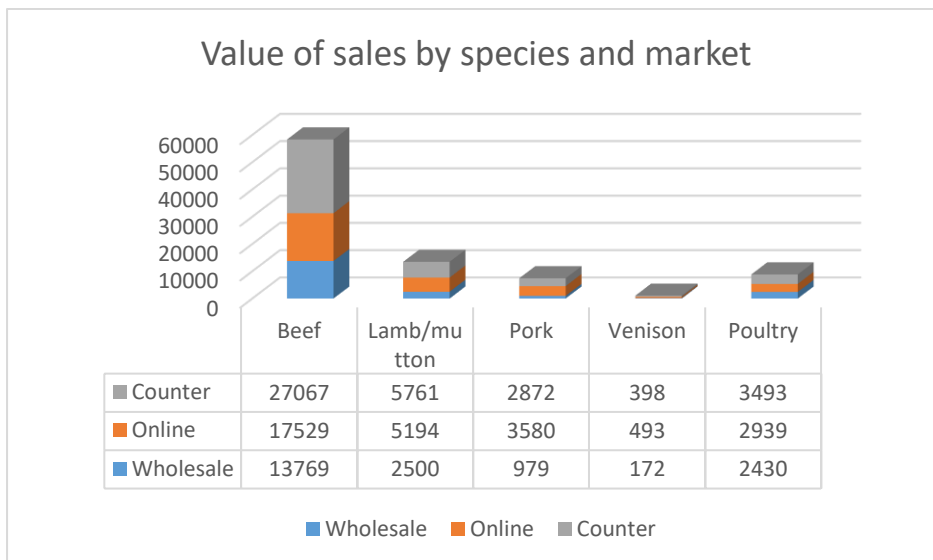

## Butchery at Bowhouse 2020 -21 financial year – 1<sup>st</sup> year of trading

Value of sales by species

■ Beef ■ Lamb/mutton ■ Pork ■ Venison ■ Poultry