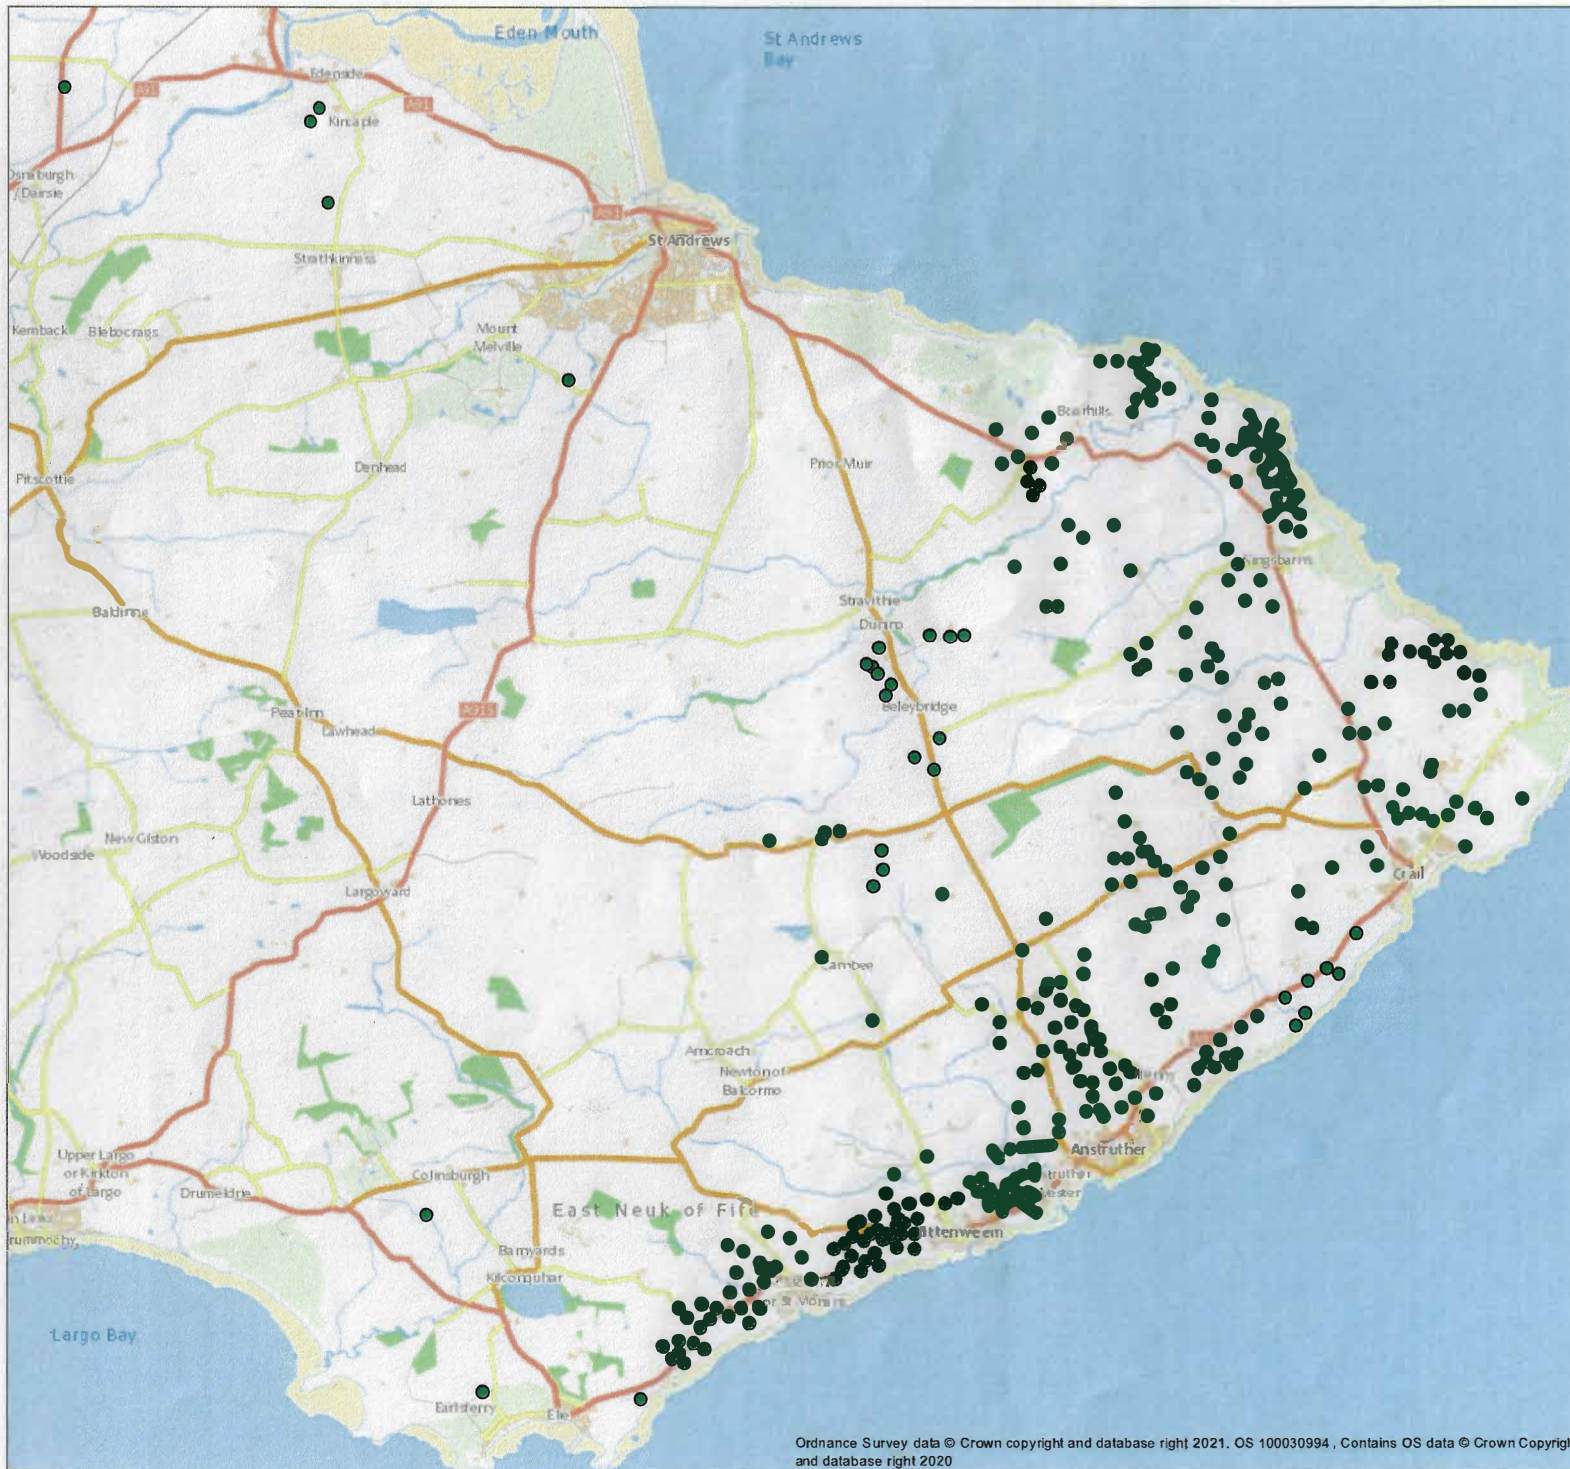

Legend:

- 2014 Corn bunting territories and territorial males

Acknowledgements & Notes:

Created by: RSPB
 © Crown Copyright. All rights reserved. RSPB licence 100021787 © Crown Copyright, RSPB Perm Number: 80271.

Map scale = 1:77,843

Date printed: 14/02/2023

Legend:

- 2022 com buntings

Acknowledgements & Notes:

Created by: RSPB
 © Crown Copyright. All rights reserved. RSPB licence 100021787 © Crown Copyright, RSPB Permit Number: 60271.

Map scale = 1:72,838 Date printed: 14/02/2023